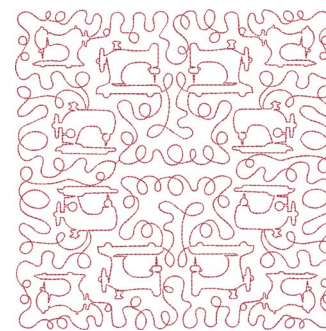

Name: Sewing Machine Block

SKU: KK01-KK4669

Brand: Kinship Kreation

Unique Colors: 13 (1 color Stops)

Unique Colors

	Color Name (Color Code)	Manufacturer - Type
	Super White (1001) [No Color Selected]	madeira - rayon
	Dusty Lilac (1263) [No Color Selected]	madeira - rayon
	Crocus (286)	Exquisite - Polyester 1000m

Complete Color Sequence

#		Color Name (Color Code)	Manufacturer - Type
1		Super White (1001) [No Color Selected]	madeira - rayon
2		Super White (1001) [No Color Selected]	madeira - rayon
3		Crocus (286)	Exquisite - Polyester 1000m