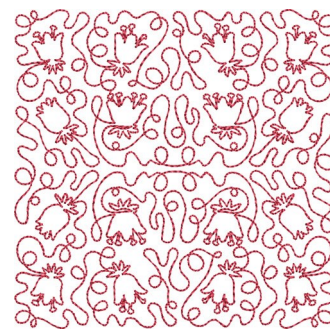

Name: Floral Free Motion Block Machine
Embroidery Design

SKU: KK01-KK4657

Brand: Kinship Kreations

Unique Colors: 13 (1 color Stops)

Unique Colors

| | Color Name (Color Code) | Manufacturer - Type |
|--|--|-----------------------------|
|  | Super White (1001) [No Color Selected] | madeira - rayon |
|  | Dusty Lilac (1263) [No Color Selected] | madeira - rayon |
|  | Crocus (286) | Exquisite - Polyester 1000m |

Complete Color Sequence

| # | | Color Name (Color Code) | Manufacturer - Type |
|---|---|--|--------------------------------|
| 1 |  | Super White (1001) [No Color Selected] | madeira - rayon |
| 2 |  | Super White (1001) [No Color Selected] | madeira - rayon |
| 3 |  | Crocus (286) | Exquisite - Polyester 1000m |