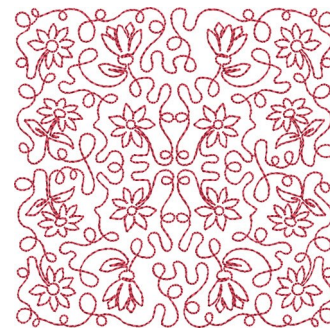

**Name:** Flower Quilt Block Machine Embroidery Design

**SKU:** KK01-KK4654

**Brand:** Kinship Kreations

**Unique Colors:** 13 (1 color Stops)

## Unique Colors

	<b>Color Name (Color Code)</b>	<b>Manufacturer - Type</b>
	Super White (1001) [No Color Selected]	madeira - rayon
	Dusty Lilac (1263) [No Color Selected]	madeira - rayon
	Crocus (286)	Exquisite - Polyester 1000m

# Complete Color Sequence

#		Color Name (Color Code)	Manufacturer - Type
1		Super White (1001) [No Color Selected]	madeira - rayon
2		Super White (1001) [No Color Selected]	madeira - rayon
3		Crocus (286)	Exquisite - Polyester 1000m