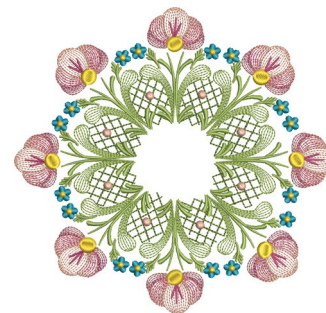

**Name:** Tulip Blossoms Machine Embroidery Design

**SKU:** KK01-KK4032

**Brand:** Kinship Kreation

**Unique Colors:** 13 (7 color Stops)

## Unique Colors

	<b>Color Name (Color Code)</b>	<b>Manufacturer - Type</b>
	Super White (1001) [No Color Selected]	madeira - rayon
	Dusty Lilac (1263) [No Color Selected]	madeira - rayon
	Crocus (286)	Exquisite - Polyester 1000m