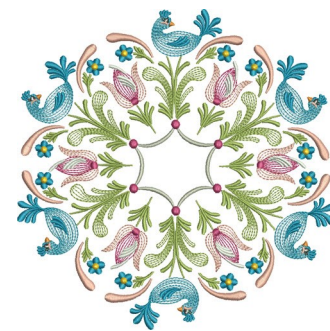

**Name:** Tulip Bird Circle Machine Embroidery Design

**SKU:** KK01-KK4030

**Brand:** Kinship Kreation

**Unique Colors:** 13 (8 color Stops)

## Unique Colors

	<b>Color Name (Color Code)</b>	<b>Manufacturer - Type</b>
	Super White (1001) [No Color Selected]	madeira - rayon
	Dusty Lilac (1263) [No Color Selected]	madeira - rayon
	Crocus (286)	Exquisite - Polyester 1000m

# Complete Color Sequence

#		Color Name (Color Code)	Manufacturer - Type
1		Super White (1001) [No Color Selected]	madeira - rayon
2		Super White (1001) [No Color Selected]	madeira - rayon
3		Crocus (286)	Exquisite - Polyester 1000m