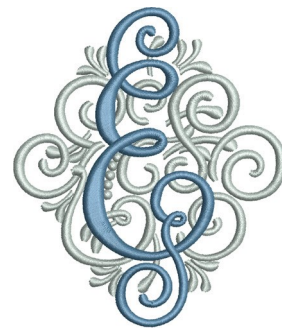

Name: Adorn Monogram E Machine Embroidery Design

SKU: KK01-KK3894

Brand: Kinship Kreations

Unique Colors: 13 (2 color Stops)

Unique Colors

	Color Name (Color Code)	Manufacturer - Type
	Super White (1001) [No Color Selected]	madeira - rayon
	Dusty Lilac (1263) [No Color Selected]	madeira - rayon
	Crocus (286)	Exquisite - Polyester 1000m

Complete Color Sequence

#		Color Name (Color Code)	Manufacturer - Type
1		Super White (1001) [No Color Selected]	madeira - rayon
2		Super White (1001) [No Color Selected]	madeira - rayon
3		Crocus (286)	Exquisite - Polyester 1000m