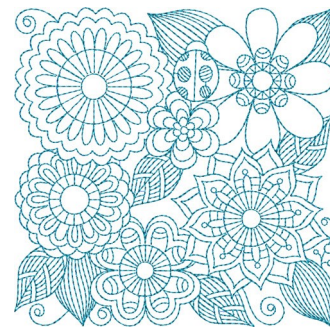

**Name:** Bluework Floral Quilt Block Machine  
Embroidery Design

**SKU:** KK01-KK3700

**Brand:** Kinship Kreations

**Unique Colors:** 13 (1 color Stops)

## Unique Colors

	<b>Color Name (Color Code)</b>	<b>Manufacturer - Type</b>
	Super White (1001) [No Color Selected]	madeira - rayon
	Dusty Lilac (1263) [No Color Selected]	madeira - rayon
	Crocus (286)	Exquisite - Polyester 1000m

# Complete Color Sequence

#		Color Name (Color Code)	Manufacturer - Type
1		Super White (1001) [No Color Selected]	madeira - rayon
2		Super White (1001) [No Color Selected]	madeira - rayon
3		Crocus (286)	Exquisite - Polyester 1000m