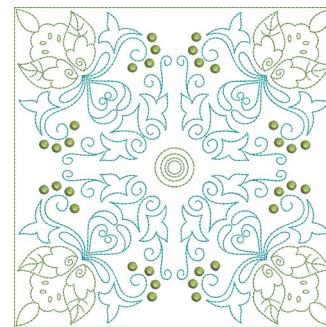

Name: Multi Color Motif Quilt Block Machine Embroidery Design

SKU: KK01-KK3609

Brand: Kinship Kreations

Unique Colors: 13 (3 color Stops)

Unique Colors

	Color Name (Color Code)	Manufacturer - Type
	Super White (1001) [No Color Selected]	madeira - rayon
	Dusty Lilac (1263) [No Color Selected]	madeira - rayon
	Crocus (286)	Exquisite - Polyester 1000m

Complete Color Sequence

#		Color Name (Color Code)	Manufacturer - Type
1		Super White (1001) [No Color Selected]	madeira - rayon
2		Super White (1001) [No Color Selected]	madeira - rayon
3		Crocus (286)	Exquisite - Polyester 1000m