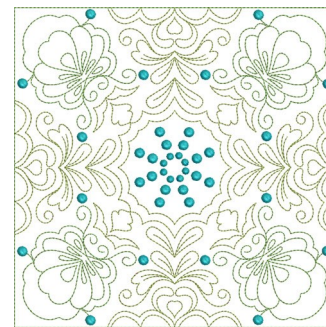

Name: Multi Color Motif Quilt Block Machine
Embroidery Design

SKU: KK01-KK3605

Brand: Kinship Kreations

Unique Colors: 13 (3 color Stops)

Unique Colors

	Color Name (Color Code)	Manufacturer - Type
	Super White (1001) [No Color Selected]	madeira - rayon
	Dusty Lilac (1263) [No Color Selected]	madeira - rayon
	Crocus (286)	Exquisite - Polyester 1000m

Complete Color Sequence

#		Color Name (Color Code)	Manufacturer - Type
1		Super White (1001) [No Color Selected]	madeira - rayon
2		Super White (1001) [No Color Selected]	madeira - rayon
3		Crocus (286)	Exquisite - Polyester 1000m