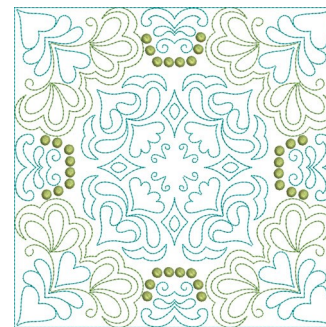

Name: Multi Color Motif Quilt Block Machine
Embroidery Design

SKU: KK01-KK3604

Brand: Kinship Kreations

Unique Colors: 13 (3 color Stops)

Unique Colors

	Color Name (Color Code)	Manufacturer - Type
	Super White (1001) [No Color Selected]	madeira - rayon
	Dusty Lilac (1263) [No Color Selected]	madeira - rayon
	Crocus (286)	Exquisite - Polyester 1000m

Complete Color Sequence

#		Color Name (Color Code)	Manufacturer - Type
1		Super White (1001) [No Color Selected]	madeira - rayon
2		Super White (1001) [No Color Selected]	madeira - rayon
3		Crocus (286)	Exquisite - Polyester 1000m