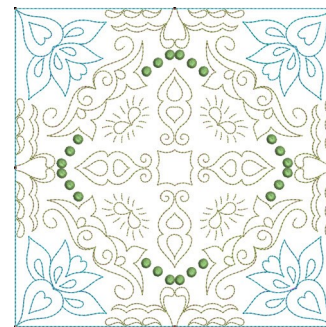

Name: Multi Color Motif Quilt Block Machine Embroidery Design

SKU: KK01-KK3603

Brand: Kinship Kreations

Unique Colors: 13 (3 color Stops)

Unique Colors

	Color Name (Color Code)	Manufacturer - Type
	Super White (1001) [No Color Selected]	madeira - rayon
	Dusty Lilac (1263) [No Color Selected]	madeira - rayon
	Crocus (286)	Exquisite - Polyester 1000m

Complete Color Sequence

#		Color Name (Color Code)	Manufacturer - Type
1		Super White (1001) [No Color Selected]	madeira - rayon
2		Super White (1001) [No Color Selected]	madeira - rayon
3		Crocus (286)	Exquisite - Polyester 1000m