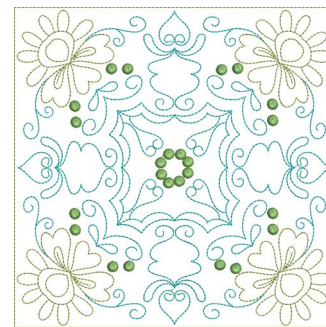

Name: Multi Color Motif Quilt Block Machine Embroidery Design

SKU: KK01-KK3601

Brand: Kinship K creations

Unique Colors: 13 (3 color Stops)

Unique Colors

	Color Name (Color Code)	Manufacturer - Type
	Super White (1001) [No Color Selected]	madeira - rayon
	Dusty Lilac (1263) [No Color Selected]	madeira - rayon
	Crocus (286)	Exquisite - Polyester 1000m

Complete Color Sequence

#		Color Name (Color Code)	Manufacturer - Type
1		Super White (1001) [No Color Selected]	madeira - rayon
2		Super White (1001) [No Color Selected]	madeira - rayon
3		Crocus (286)	Exquisite - Polyester 1000m