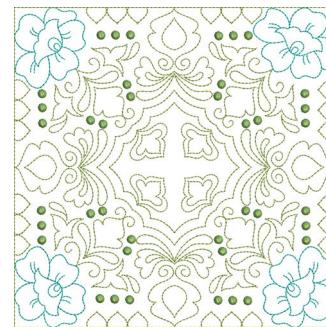

Name: Multi Color Quilt Block Machine
Embroidery Design

SKU: KK01-KK3600

Brand: Kinship Kreations

Unique Colors: 13 (3 color Stops)

Unique Colors

	Color Name (Color Code)	Manufacturer - Type
	Super White (1001) [No Color Selected]	madeira - rayon
	Dusty Lilac (1263) [No Color Selected]	madeira - rayon
	Crocus (286)	Exquisite - Polyester 1000m

Complete Color Sequence

#		Color Name (Color Code)	Manufacturer - Type
1		Super White (1001) [No Color Selected]	madeira - rayon
2		Super White (1001) [No Color Selected]	madeira - rayon
3		Crocus (286)	Exquisite - Polyester 1000m