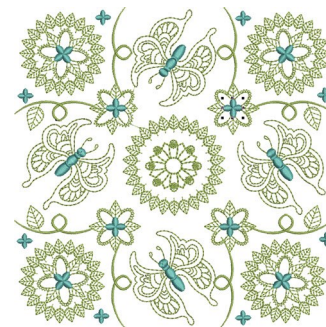

Name: Butterfly Quilt Block Machine Embroidery Design

SKU: KK01-KK3583

Brand: Kinship Kreations

Unique Colors: 13 (2 color Stops)

Unique Colors

| | Color Name (Color Code) | Manufacturer - Type |
|--|--|-----------------------------|
|  | Super White (1001) [No Color Selected] | madeira - rayon |
|  | Dusty Lilac (1263) [No Color Selected] | madeira - rayon |
|  | Crocus (286) | Exquisite - Polyester 1000m |

Complete Color Sequence

| # | | Color Name (Color Code) | Manufacturer - Type |
|---|---|--|--------------------------------|
| 1 |  | Super White (1001) [No Color Selected] | madeira - rayon |
| 2 |  | Super White (1001) [No Color Selected] | madeira - rayon |
| 3 |  | Crocus (286) | Exquisite - Polyester 1000m |