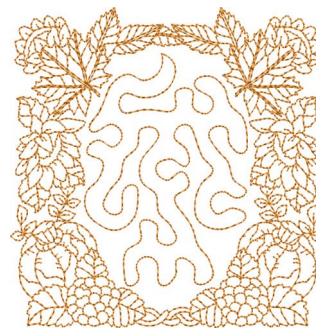

**Name:** Autumn Season Block Machine  
Embroidery Design

**SKU:** KK01-KK3355

**Brand:** Kinship Kreations

**Unique Colors:** 13 (1 color Stops)

## Unique Colors

|  | <b>Color Name (Color Code)</b>         | <b>Manufacturer - Type</b>  |
|--|--|-----------------------------|
|  | Super White (1001) [No Color Selected] | madeira - rayon             |
|  | Dusty Lilac (1263) [No Color Selected] | madeira - rayon             |
|  | Crocus (286)                           | Exquisite - Polyester 1000m |

# Complete Color Sequence

| # |   | Color Name (Color Code)                | Manufacturer - Type            |
|---|---|--|--------------------------------|
| 1 |  | Super White (1001) [No Color Selected] | madeira - rayon                |
| 2 |  | Super White (1001) [No Color Selected] | madeira - rayon                |
| 3 |  | Crocus (286)                           | Exquisite - Polyester<br>1000m |