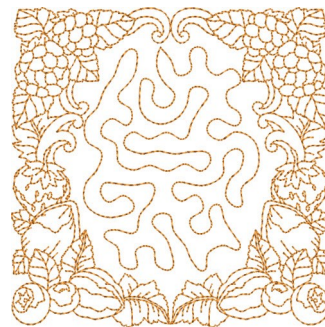

**Name:** Autumn Stipple Square Machine  
Embroidery Design

**SKU:** KK01-KK3353

**Brand:** Kinship Kreations

**Unique Colors:** 13 (1 color Stops)

## Unique Colors

	<b>Color Name (Color Code)</b>	<b>Manufacturer - Type</b>
	Super White (1001) [No Color Selected]	madeira - rayon
	Dusty Lilac (1263) [No Color Selected]	madeira - rayon
	Crocus (286)	Exquisite - Polyester 1000m

# Complete Color Sequence

#		Color Name (Color Code)	Manufacturer - Type
1		Super White (1001) [No Color Selected]	madeira - rayon
2		Super White (1001) [No Color Selected]	madeira - rayon
3		Crocus (286)	Exquisite - Polyester 1000m