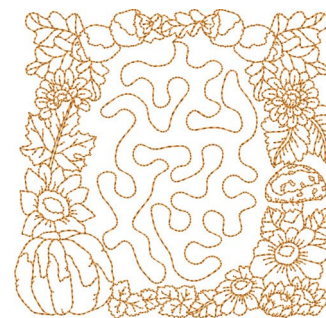

Name: Fall Stipple Square

SKU: KK01-KK3352

Brand: Kinship Kreations

Unique Colors: 13 (1 color Stops)

Unique Colors

	Color Name (Color Code)	Manufacturer - Type
	Super White (1001) [No Color Selected]	madeira - rayon
	Dusty Lilac (1263) [No Color Selected]	madeira - rayon
	Crocus (286)	Exquisite - Polyester 1000m

Complete Color Sequence

#		Color Name (Color Code)	Manufacturer - Type
1		Super White (1001) [No Color Selected]	madeira - rayon
2		Super White (1001) [No Color Selected]	madeira - rayon
3		Crocus (286)	Exquisite - Polyester 1000m