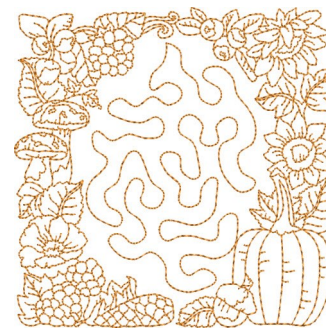

Name: Autumn Quilt Square Machine Embroidery Design

SKU: KK01-KK3349

Brand: Kinship Kreations

Unique Colors: 13 (1 color Stops)

Unique Colors

	Color Name (Color Code)	Manufacturer - Type
	Super White (1001) [No Color Selected]	madeira - rayon
	Dusty Lilac (1263) [No Color Selected]	madeira - rayon
	Crocus (286)	Exquisite - Polyester 1000m

Complete Color Sequence

#		Color Name (Color Code)	Manufacturer - Type
1		Super White (1001) [No Color Selected]	madeira - rayon
2		Super White (1001) [No Color Selected]	madeira - rayon
3		Crocus (286)	Exquisite - Polyester 1000m