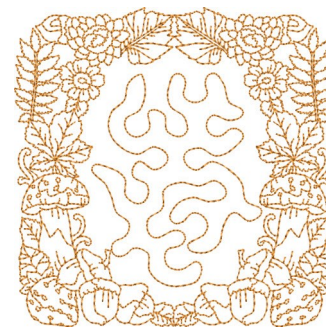

**Name:** Autumn Quilt Block Machine Embroidery Design

**SKU:** KK01-KK3348

**Brand:** Kinship Kreations

**Unique Colors:** 13 (1 color Stops)

## Unique Colors

	<b>Color Name (Color Code)</b>	<b>Manufacturer - Type</b>
	Super White (1001) [No Color Selected]	madeira - rayon
	Dusty Lilac (1263) [No Color Selected]	madeira - rayon
	Crocus (286)	Exquisite - Polyester 1000m

# Complete Color Sequence

#		Color Name (Color Code)	Manufacturer - Type
1		Super White (1001) [No Color Selected]	madeira - rayon
2		Super White (1001) [No Color Selected]	madeira - rayon
3		Crocus (286)	Exquisite - Polyester 1000m