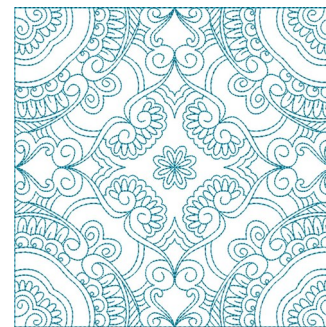

**Name:** Continous Line Square Machine  
Embroidery Design

**SKU:** KK01-KK3232

**Brand:** Kinship Kreations

**Unique Colors:** 13 (1 color Stops)

## Unique Colors

	<b>Color Name (Color Code)</b>	<b>Manufacturer - Type</b>
	Super White (1001) [No Color Selected]	madeira - rayon
	Dusty Lilac (1263) [No Color Selected]	madeira - rayon
	Crocus (286)	Exquisite - Polyester 1000m

# Complete Color Sequence

#		Color Name (Color Code)	Manufacturer - Type
1		Super White (1001) [No Color Selected]	madeira - rayon
2		Super White (1001) [No Color Selected]	madeira - rayon
3		Crocus (286)	Exquisite - Polyester 1000m