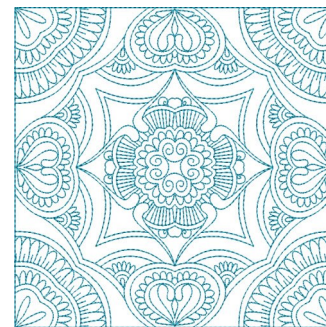

Name: Fancy Quilt Square Machine Embroidery Design

SKU: KK01-KK3231

Brand: Kinship Kreations

Unique Colors: 13 (1 color Stops)

Unique Colors

	Color Name (Color Code)	Manufacturer - Type
	Super White (1001) [No Color Selected]	madeira - rayon
	Dusty Lilac (1263) [No Color Selected]	madeira - rayon
	Crocus (286)	Exquisite - Polyester 1000m

Complete Color Sequence

#		Color Name (Color Code)	Manufacturer - Type
1		Super White (1001) [No Color Selected]	madeira - rayon
2		Super White (1001) [No Color Selected]	madeira - rayon
3		Crocus (286)	Exquisite - Polyester 1000m