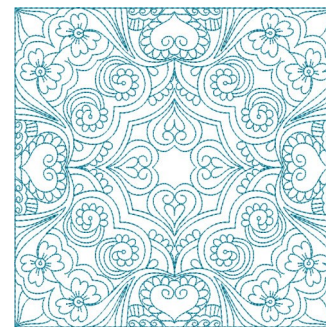

Name: Line Quilt Blocks Machine Embroidery Design

SKU: KK01-KK3228

Brand: Kinship Kreations

Unique Colors: 13 (1 color Stops)

Unique Colors

	Color Name (Color Code)	Manufacturer - Type
	Super White (1001) [No Color Selected]	madeira - rayon
	Dusty Lilac (1263) [No Color Selected]	madeira - rayon
	Crocus (286)	Exquisite - Polyester 1000m

Complete Color Sequence

#		Color Name (Color Code)	Manufacturer - Type
1		Super White (1001) [No Color Selected]	madeira - rayon
2		Super White (1001) [No Color Selected]	madeira - rayon
3		Crocus (286)	Exquisite - Polyester 1000m