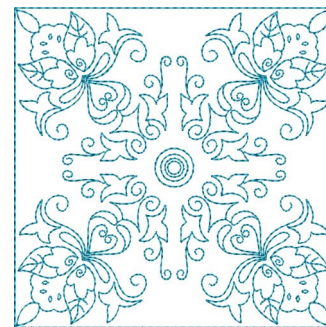

**Name:** Quilt Floral Square Machine Embroidery Design

**SKU:** KK01-KK3112

**Brand:** Kinship Kreations

**Unique Colors:** 13 (1 color Stops)

## Unique Colors

	<b>Color Name (Color Code)</b>	<b>Manufacturer - Type</b>
	Super White (1001) [No Color Selected]	madeira - rayon
	Dusty Lilac (1263) [No Color Selected]	madeira - rayon
	Crocus (286)	Exquisite - Polyester 1000m

# Complete Color Sequence

#		Color Name (Color Code)	Manufacturer - Type
1		Super White (1001) [No Color Selected]	madeira - rayon
2		Super White (1001) [No Color Selected]	madeira - rayon
3		Crocus (286)	Exquisite - Polyester 1000m