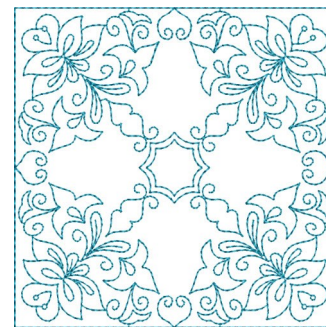

**Name:** Quilt Flower Square Machine Embroidery Design

**SKU:** KK01-KK3111

**Brand:** Kinship Kreations

**Unique Colors:** 13 (1 color Stops)

## Unique Colors

	<b>Color Name (Color Code)</b>	<b>Manufacturer - Type</b>
	Super White (1001) [No Color Selected]	madeira - rayon
	Dusty Lilac (1263) [No Color Selected]	madeira - rayon
	Crocus (286)	Exquisite - Polyester 1000m