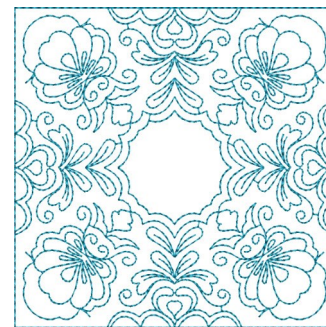

Name: Floral Quilt Square Machine Embroidery Design

SKU: KK01-KK3108

Brand: Kinship Kreations

Unique Colors: 13 (1 color Stops)

Unique Colors

	Color Name (Color Code)	Manufacturer - Type
	Super White (1001) [No Color Selected]	madeira - rayon
	Dusty Lilac (1263) [No Color Selected]	madeira - rayon
	Crocus (286)	Exquisite - Polyester 1000m

Complete Color Sequence

#		Color Name (Color Code)	Manufacturer - Type
1		Super White (1001) [No Color Selected]	madeira - rayon
2		Super White (1001) [No Color Selected]	madeira - rayon
3		Crocus (286)	Exquisite - Polyester 1000m