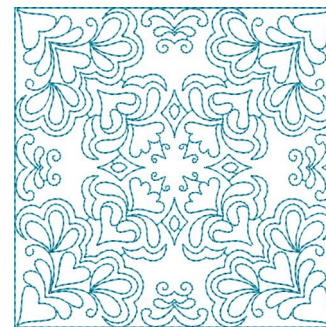

Name: Flower Quilt Square Machine Embroidery Design

SKU: KK01-KK3107

Brand: Kinship Kreations

Unique Colors: 13 (1 color Stops)

Unique Colors

	Color Name (Color Code)	Manufacturer - Type
	Super White (1001) [No Color Selected]	madeira - rayon
	Dusty Lilac (1263) [No Color Selected]	madeira - rayon
	Crocus (286)	Exquisite - Polyester 1000m

Complete Color Sequence

#		Color Name (Color Code)	Manufacturer - Type
1		Super White (1001) [No Color Selected]	madeira - rayon
2		Super White (1001) [No Color Selected]	madeira - rayon
3		Crocus (286)	Exquisite - Polyester 1000m