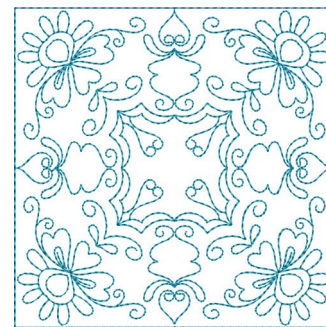

**Name:** Flower Quilt Block Machine Embroidery Design

**SKU:** KK01-KK3104

**Brand:** Kinship Kreations

**Unique Colors:** 13 (1 color Stops)

## Unique Colors

	<b>Color Name (Color Code)</b>	<b>Manufacturer - Type</b>
	Super White (1001) [No Color Selected]	madeira - rayon
	Dusty Lilac (1263) [No Color Selected]	madeira - rayon
	Crocus (286)	Exquisite - Polyester 1000m

# Complete Color Sequence

#		Color Name (Color Code)	Manufacturer - Type
1		Super White (1001) [No Color Selected]	madeira - rayon
2		Super White (1001) [No Color Selected]	madeira - rayon
3		Crocus (286)	Exquisite - Polyester 1000m