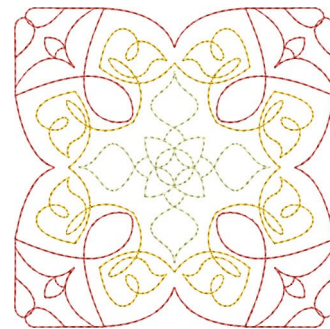

Name: Line Motif Quilt Block Machine
Embroidery Design

SKU: KK01-KK3040

Brand: Kinship Kreations

Unique Colors: 13 (3 color Stops)

Unique Colors

	Color Name (Color Code)	Manufacturer - Type
	Super White (1001) [No Color Selected]	madeira - rayon
	Dusty Lilac (1263) [No Color Selected]	madeira - rayon
	Crocus (286)	Exquisite - Polyester 1000m

Complete Color Sequence

#		Color Name (Color Code)	Manufacturer - Type
1		Super White (1001) [No Color Selected]	madeira - rayon
2		Super White (1001) [No Color Selected]	madeira - rayon
3		Crocus (286)	Exquisite - Polyester 1000m