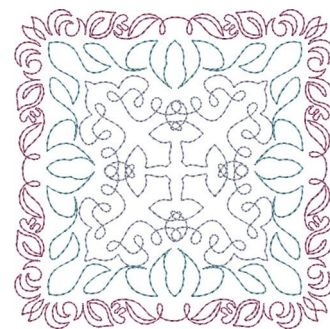

Name: Line Motif Quilt Block Machine
Embroidery Design

SKU: KK01-KK3034

Brand: Kinship Kreations

Unique Colors: 13 (3 color Stops)

Unique Colors

| | Color Name (Color Code) | Manufacturer - Type |
|--|--|-----------------------------|
|  | Super White (1001) [No Color Selected] | madeira - rayon |
|  | Dusty Lilac (1263) [No Color Selected] | madeira - rayon |
|  | Crocus (286) | Exquisite - Polyester 1000m |

Complete Color Sequence

| # | | Color Name (Color Code) | Manufacturer - Type |
|---|---|--|--------------------------------|
| 1 |  | Super White (1001) [No Color Selected] | madeira - rayon |
| 2 |  | Super White (1001) [No Color Selected] | madeira - rayon |
| 3 |  | Crocus (286) | Exquisite - Polyester 1000m |