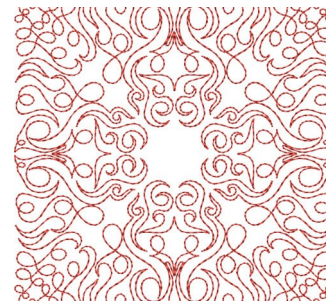

Name: Line Motif Quilt Block Machine
Embroidery Design

SKU: KK01-KK3001

Brand: Kinship Kreations

Unique Colors: 13 (1 color Stops)

Unique Colors

	Color Name (Color Code)	Manufacturer - Type
	Super White (1001) [No Color Selected]	madeira - rayon
	Dusty Lilac (1263) [No Color Selected]	madeira - rayon
	Crocus (286)	Exquisite - Polyester 1000m

Complete Color Sequence

#		Color Name (Color Code)	Manufacturer - Type
1		Super White (1001) [No Color Selected]	madeira - rayon
2		Super White (1001) [No Color Selected]	madeira - rayon
3		Crocus (286)	Exquisite - Polyester 1000m