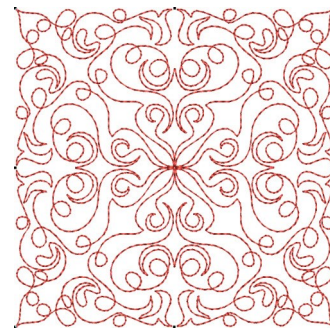

Name: Line Motif Quilt Block Machine
Embroidery Design

SKU: KK01-KK3000

Brand: Kinship Kreations

Unique Colors: 13 (1 color Stops)

Unique Colors

	Color Name (Color Code)	Manufacturer - Type
	Super White (1001) [No Color Selected]	madeira - rayon
	Dusty Lilac (1263) [No Color Selected]	madeira - rayon
	Crocus (286)	Exquisite - Polyester 1000m

Complete Color Sequence

#		Color Name (Color Code)	Manufacturer - Type
1		Super White (1001) [No Color Selected]	madeira - rayon
2		Super White (1001) [No Color Selected]	madeira - rayon
3		Crocus (286)	Exquisite - Polyester 1000m