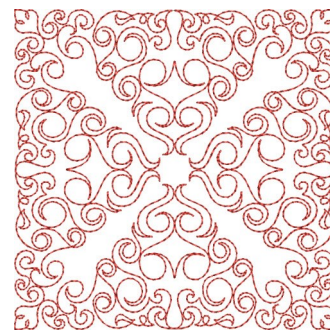

Name: Line Motif Quilt Block Machine
Embroidery Design

SKU: KK01-KK2999

Brand: Kinship Kreations

Unique Colors: 13 (1 color Stops)

Unique Colors

	Color Name (Color Code)	Manufacturer - Type
	Super White (1001) [No Color Selected]	madeira - rayon
	Dusty Lilac (1263) [No Color Selected]	madeira - rayon
	Crocus (286)	Exquisite - Polyester 1000m

Complete Color Sequence

#		Color Name (Color Code)	Manufacturer - Type
1		Super White (1001) [No Color Selected]	madeira - rayon
2		Super White (1001) [No Color Selected]	madeira - rayon
3		Crocus (286)	Exquisite - Polyester 1000m