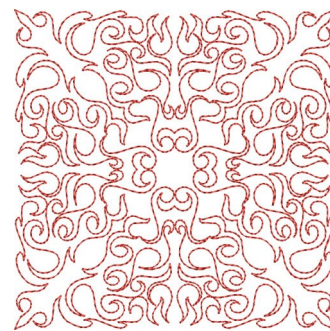

Name: Line Motif Quilt Block Machine
Embroidery Design

SKU: KK01-KK2998

Brand: Kinship Kreations

Unique Colors: 13 (1 color Stops)

Unique Colors

	Color Name (Color Code)	Manufacturer - Type
	Super White (1001) [No Color Selected]	madeira - rayon
	Dusty Lilac (1263) [No Color Selected]	madeira - rayon
	Crocus (286)	Exquisite - Polyester 1000m

Complete Color Sequence

#		Color Name (Color Code)	Manufacturer - Type
1		Super White (1001) [No Color Selected]	madeira - rayon
2		Super White (1001) [No Color Selected]	madeira - rayon
3		Crocus (286)	Exquisite - Polyester 1000m