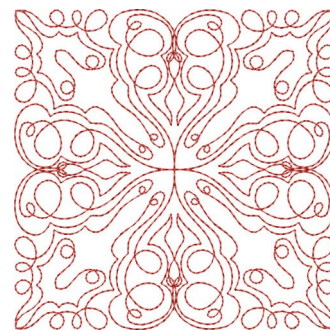

**Name:** Line Motif Quilt Block Machine  
Embroidery Design

**SKU:** KK01-KK2997

**Brand:** Kinship Kreations

**Unique Colors:** 13 (1 color Stops)

## Unique Colors

	<b>Color Name (Color Code)</b>	<b>Manufacturer - Type</b>
	Super White (1001) [No Color Selected]	madeira - rayon
	Dusty Lilac (1263) [No Color Selected]	madeira - rayon
	Crocus (286)	Exquisite - Polyester 1000m

# Complete Color Sequence

#		Color Name (Color Code)	Manufacturer - Type
1		Super White (1001) [No Color Selected]	madeira - rayon
2		Super White (1001) [No Color Selected]	madeira - rayon
3		Crocus (286)	Exquisite - Polyester 1000m