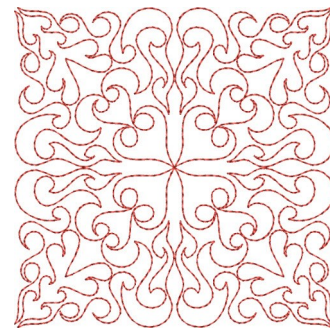

Name: Line Motif Quilt Block Machine
Embroidery Design

SKU: KK01-KK2996

Brand: Kinship Kreations

Unique Colors: 13 (1 color Stops)

Unique Colors

	Color Name (Color Code)	Manufacturer - Type
	Super White (1001) [No Color Selected]	madeira - rayon
	Dusty Lilac (1263) [No Color Selected]	madeira - rayon
	Crocus (286)	Exquisite - Polyester 1000m

Complete Color Sequence

#		Color Name (Color Code)	Manufacturer - Type
1		Super White (1001) [No Color Selected]	madeira - rayon
2		Super White (1001) [No Color Selected]	madeira - rayon
3		Crocus (286)	Exquisite - Polyester 1000m