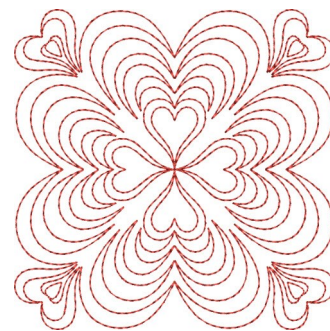

Name: Line Motif Quilt Block Machine
Embroidery Design

SKU: KK01-KK2995

Brand: Kinship Kreations

Unique Colors: 13 (1 color Stops)

Unique Colors

	Color Name (Color Code)	Manufacturer - Type
	Super White (1001) [No Color Selected]	madeira - rayon
	Dusty Lilac (1263) [No Color Selected]	madeira - rayon
	Crocus (286)	Exquisite - Polyester 1000m

Complete Color Sequence

#		Color Name (Color Code)	Manufacturer - Type
1		Super White (1001) [No Color Selected]	madeira - rayon
2		Super White (1001) [No Color Selected]	madeira - rayon
3		Crocus (286)	Exquisite - Polyester 1000m