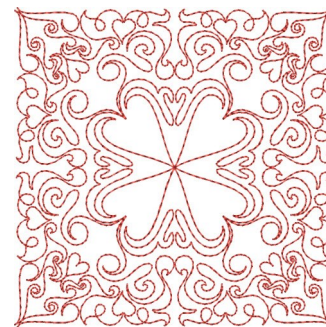

Name: Line Motif Quilt Block Machine
Embroidery Design

SKU: KK01-KK2994

Brand: Kinship Kreations

Unique Colors: 13 (1 color Stops)

Unique Colors

	Color Name (Color Code)	Manufacturer - Type
	Super White (1001) [No Color Selected]	madeira - rayon
	Dusty Lilac (1263) [No Color Selected]	madeira - rayon
	Crocus (286)	Exquisite - Polyester 1000m

Complete Color Sequence

#		Color Name (Color Code)	Manufacturer - Type
1		Super White (1001) [No Color Selected]	madeira - rayon
2		Super White (1001) [No Color Selected]	madeira - rayon
3		Crocus (286)	Exquisite - Polyester 1000m