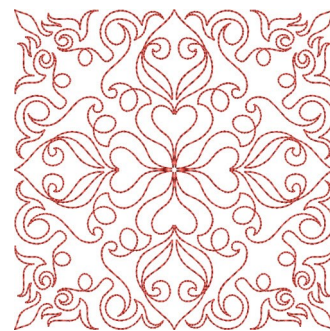

Name: Line Motif Quilt Block Machine
Embroidery Design

SKU: KK01-KK2993

Brand: Kinship Kreations

Unique Colors: 13 (1 color Stops)

Unique Colors

	Color Name (Color Code)	Manufacturer - Type
	Super White (1001) [No Color Selected]	madeira - rayon
	Dusty Lilac (1263) [No Color Selected]	madeira - rayon
	Crocus (286)	Exquisite - Polyester 1000m

Complete Color Sequence

#		Color Name (Color Code)	Manufacturer - Type
1		Super White (1001) [No Color Selected]	madeira - rayon
2		Super White (1001) [No Color Selected]	madeira - rayon
3		Crocus (286)	Exquisite - Polyester 1000m