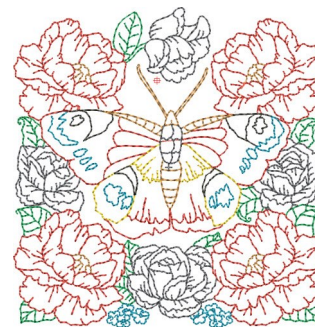

**Name:** Floral Butterfly Quilt Block Machine  
Embroidery Design

**SKU:** KK01-KK2966

**Brand:** Kinship Kreations

**Unique Colors:** 13 (7 color Stops)

## Unique Colors

	<b>Color Name (Color Code)</b>	<b>Manufacturer - Type</b>
	Super White (1001) [No Color Selected]	madeira - rayon
	Dusty Lilac (1263) [No Color Selected]	madeira - rayon
	Crocus (286)	Exquisite - Polyester 1000m