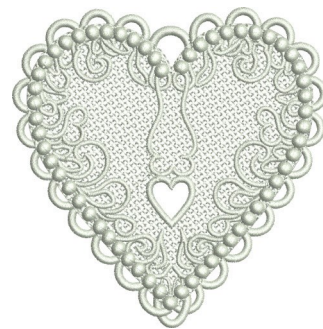

**Name:** FSL Valentine Heart Machine  
Embroidery Design

**SKU:** KK01-KK2811

**Brand:** Kinship Kreations

**Unique Colors:** 13 (1 color Stops)

## Unique Colors

	<b>Color Name (Color Code)</b>	<b>Manufacturer - Type</b>
	Super White (1001) [No Color Selected]	madeira - rayon
	Dusty Lilac (1263) [No Color Selected]	madeira - rayon
	Crocus (286)	Exquisite - Polyester 1000m

# Complete Color Sequence

#		Color Name (Color Code)	Manufacturer - Type
1		Super White (1001) [No Color Selected]	madeira - rayon
2		Super White (1001) [No Color Selected]	madeira - rayon
3		Crocus (286)	Exquisite - Polyester 1000m