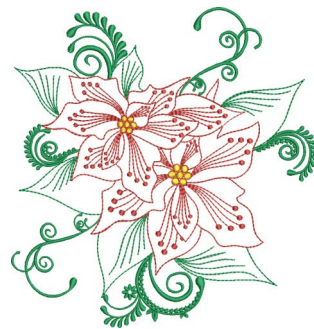

Name: Poinsettia Flower Machine Embroidery Design

SKU: KK01-KK2635

Brand: Kinship Kreation

Unique Colors: 13 (3 color Stops)

Unique Colors

	Color Name (Color Code)	Manufacturer - Type
	Super White (1001) [No Color Selected]	madeira - rayon
	Dusty Lilac (1263) [No Color Selected]	madeira - rayon
	Crocus (286)	Exquisite - Polyester 1000m

Complete Color Sequence

#		Color Name (Color Code)	Manufacturer - Type
1		Super White (1001) [No Color Selected]	madeira - rayon
2		Super White (1001) [No Color Selected]	madeira - rayon
3		Crocus (286)	Exquisite - Polyester 1000m