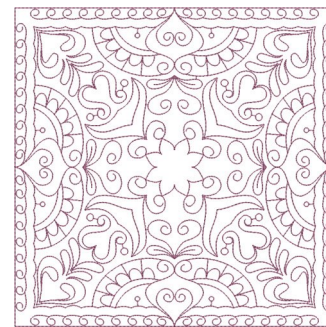

**Name:** Infinity Quilt Block Machine Embroidery Design

**SKU:** KK01-KK2453

**Brand:** Kinship Kreations

**Unique Colors:** 13 (1 color Stops)

## Unique Colors

	<b>Color Name (Color Code)</b>	<b>Manufacturer - Type</b>
	Super White (1001) [No Color Selected]	madeira - rayon
	Dusty Lilac (1263) [No Color Selected]	madeira - rayon
	Crocus (286)	Exquisite - Polyester 1000m

# Complete Color Sequence

#		Color Name (Color Code)	Manufacturer - Type
1		Super White (1001) [No Color Selected]	madeira - rayon
2		Super White (1001) [No Color Selected]	madeira - rayon
3		Crocus (286)	Exquisite - Polyester 1000m