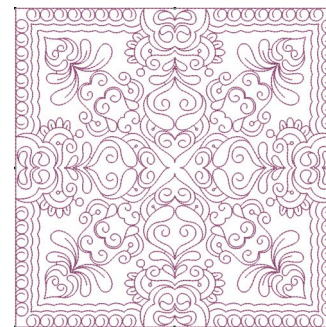

Name: Infinity Quilt Block Machine Embroidery Design

SKU: KK01-KK2450

Brand: Kinship Kreations

Unique Colors: 13 (1 color Stops)

Unique Colors

	Color Name (Color Code)	Manufacturer - Type
	Super White (1001) [No Color Selected]	madeira - rayon
	Dusty Lilac (1263) [No Color Selected]	madeira - rayon
	Crocus (286)	Exquisite - Polyester 1000m

Complete Color Sequence

#		Color Name (Color Code)	Manufacturer - Type
1		Super White (1001) [No Color Selected]	madeira - rayon
2		Super White (1001) [No Color Selected]	madeira - rayon
3		Crocus (286)	Exquisite - Polyester 1000m