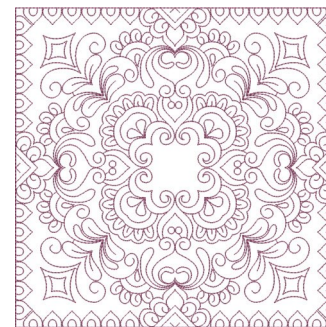

Name: Infinity Quilt Block Machine Embroidery Design

SKU: KK01-KK2446

Brand: Kinship Kreations

Unique Colors: 13 (1 color Stops)

Unique Colors

	Color Name (Color Code)	Manufacturer - Type
	Super White (1001) [No Color Selected]	madeira - rayon
	Dusty Lilac (1263) [No Color Selected]	madeira - rayon
	Crocus (286)	Exquisite - Polyester 1000m

Complete Color Sequence

#		Color Name (Color Code)	Manufacturer - Type
1		Super White (1001) [No Color Selected]	madeira - rayon
2		Super White (1001) [No Color Selected]	madeira - rayon
3		Crocus (286)	Exquisite - Polyester 1000m