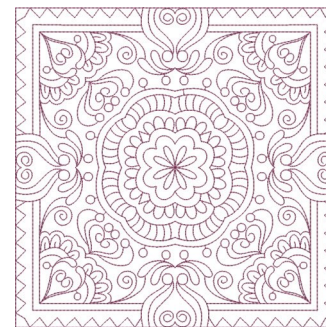

**Name:** Infinity Quilt Block

**SKU:** KK01-KK2445

**Brand:** Kinship Kreation

**Unique Colors:** 13 (1 color Stops)

## Unique Colors

	<b>Color Name (Color Code)</b>	<b>Manufacturer - Type</b>
	Super White (1001) [No Color Selected]	madeira - rayon
	Dusty Lilac (1263) [No Color Selected]	madeira - rayon
	Crocus (286)	Exquisite - Polyester 1000m

# Complete Color Sequence

#		Color Name (Color Code)	Manufacturer - Type
1		Super White (1001) [No Color Selected]	madeira - rayon
2		Super White (1001) [No Color Selected]	madeira - rayon
3		Crocus (286)	Exquisite - Polyester 1000m