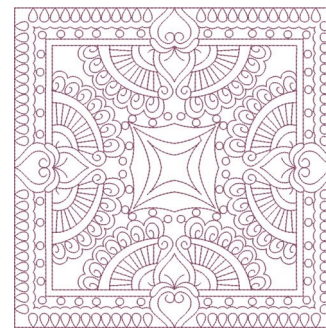

**Name:** Infinity Quilt Block Machine Embroidery Design

**SKU:** KK01-KK2444

**Brand:** Kinship Kreations

**Unique Colors:** 13 (1 color Stops)

## Unique Colors

	<b>Color Name (Color Code)</b>	<b>Manufacturer - Type</b>
	Super White (1001) [No Color Selected]	madeira - rayon
	Dusty Lilac (1263) [No Color Selected]	madeira - rayon
	Crocus (286)	Exquisite - Polyester 1000m

## Complete Color Sequence

#		Color Name (Color Code)	Manufacturer - Type
1		Super White (1001) [No Color Selected]	madeira - rayon
2		Super White (1001) [No Color Selected]	madeira - rayon
3		Crocus (286)	Exquisite - Polyester 1000m