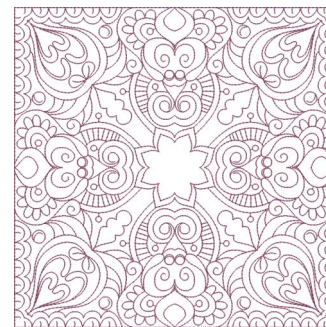

**Name:** Infinity Quilt Block Machine Embroidery Design

**SKU:** KK01-KK2442

**Brand:** Kinship Kreations

**Unique Colors:** 13 (1 color Stops)

## Unique Colors

	<b>Color Name (Color Code)</b>	<b>Manufacturer - Type</b>
	Super White (1001) [No Color Selected]	madeira - rayon
	Dusty Lilac (1263) [No Color Selected]	madeira - rayon
	Crocus (286)	Exquisite - Polyester 1000m

# Complete Color Sequence

#		Color Name (Color Code)	Manufacturer - Type
1		Super White (1001) [No Color Selected]	madeira - rayon
2		Super White (1001) [No Color Selected]	madeira - rayon
3		Crocus (286)	Exquisite - Polyester 1000m