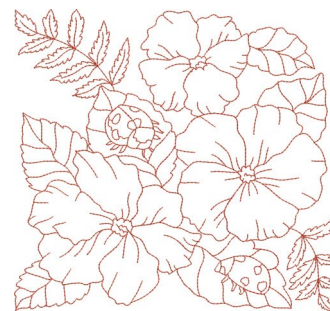

**Name:** Redwork Ladybug & Flowers Machine Embroidery Design

**SKU:** KK01-KK2367

**Brand:** Kinship Kreations

**Unique Colors:** 13 (1 color Stops)

## Unique Colors

	<b>Color Name (Color Code)</b>	<b>Manufacturer - Type</b>
	Super White (1001) [No Color Selected]	madeira - rayon
	Dusty Lilac (1263) [No Color Selected]	madeira - rayon
	Crocus (286)	Exquisite - Polyester 1000m

# Complete Color Sequence

#		Color Name (Color Code)	Manufacturer - Type
1		Super White (1001) [No Color Selected]	madeira - rayon
2		Super White (1001) [No Color Selected]	madeira - rayon
3		Crocus (286)	Exquisite - Polyester 1000m