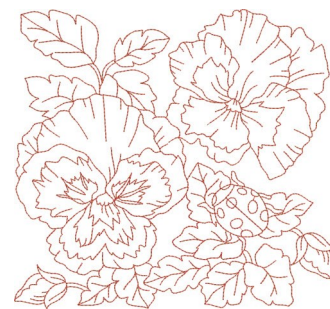

**Name:** Redwork Ladybug & Flowers Machine  
Embroidery Design

**SKU:** KK01-KK2363

**Brand:** Kinship Kreation

**Unique Colors:** 13 (1 color Stops)

## Unique Colors

	<b>Color Name (Color Code)</b>	<b>Manufacturer - Type</b>
	Super White (1001) [No Color Selected]	madeira - rayon
	Dusty Lilac (1263) [No Color Selected]	madeira - rayon
	Crocus (286)	Exquisite - Polyester 1000m

# Complete Color Sequence

#		Color Name (Color Code)	Manufacturer - Type
1		Super White (1001) [No Color Selected]	madeira - rayon
2		Super White (1001) [No Color Selected]	madeira - rayon
3		Crocus (286)	Exquisite - Polyester 1000m