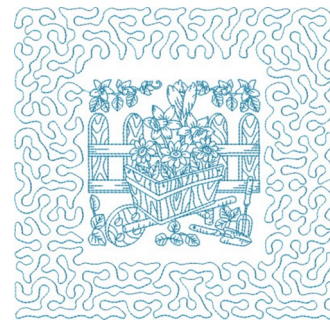

Name: Garden Flowers Block Machine
Embroidery Design

SKU: KK01-KK2153

Brand: Kinship Kreation

Unique Colors: 13 (1 color Stops)

Unique Colors

	Color Name (Color Code)	Manufacturer - Type
	Super White (1001) [No Color Selected]	madeira - rayon
	Dusty Lilac (1263) [No Color Selected]	madeira - rayon
	Crocus (286)	Exquisite - Polyester 1000m

Complete Color Sequence

#		Color Name (Color Code)	Manufacturer - Type
1		Super White (1001) [No Color Selected]	madeira - rayon
2		Super White (1001) [No Color Selected]	madeira - rayon
3		Crocus (286)	Exquisite - Polyester 1000m